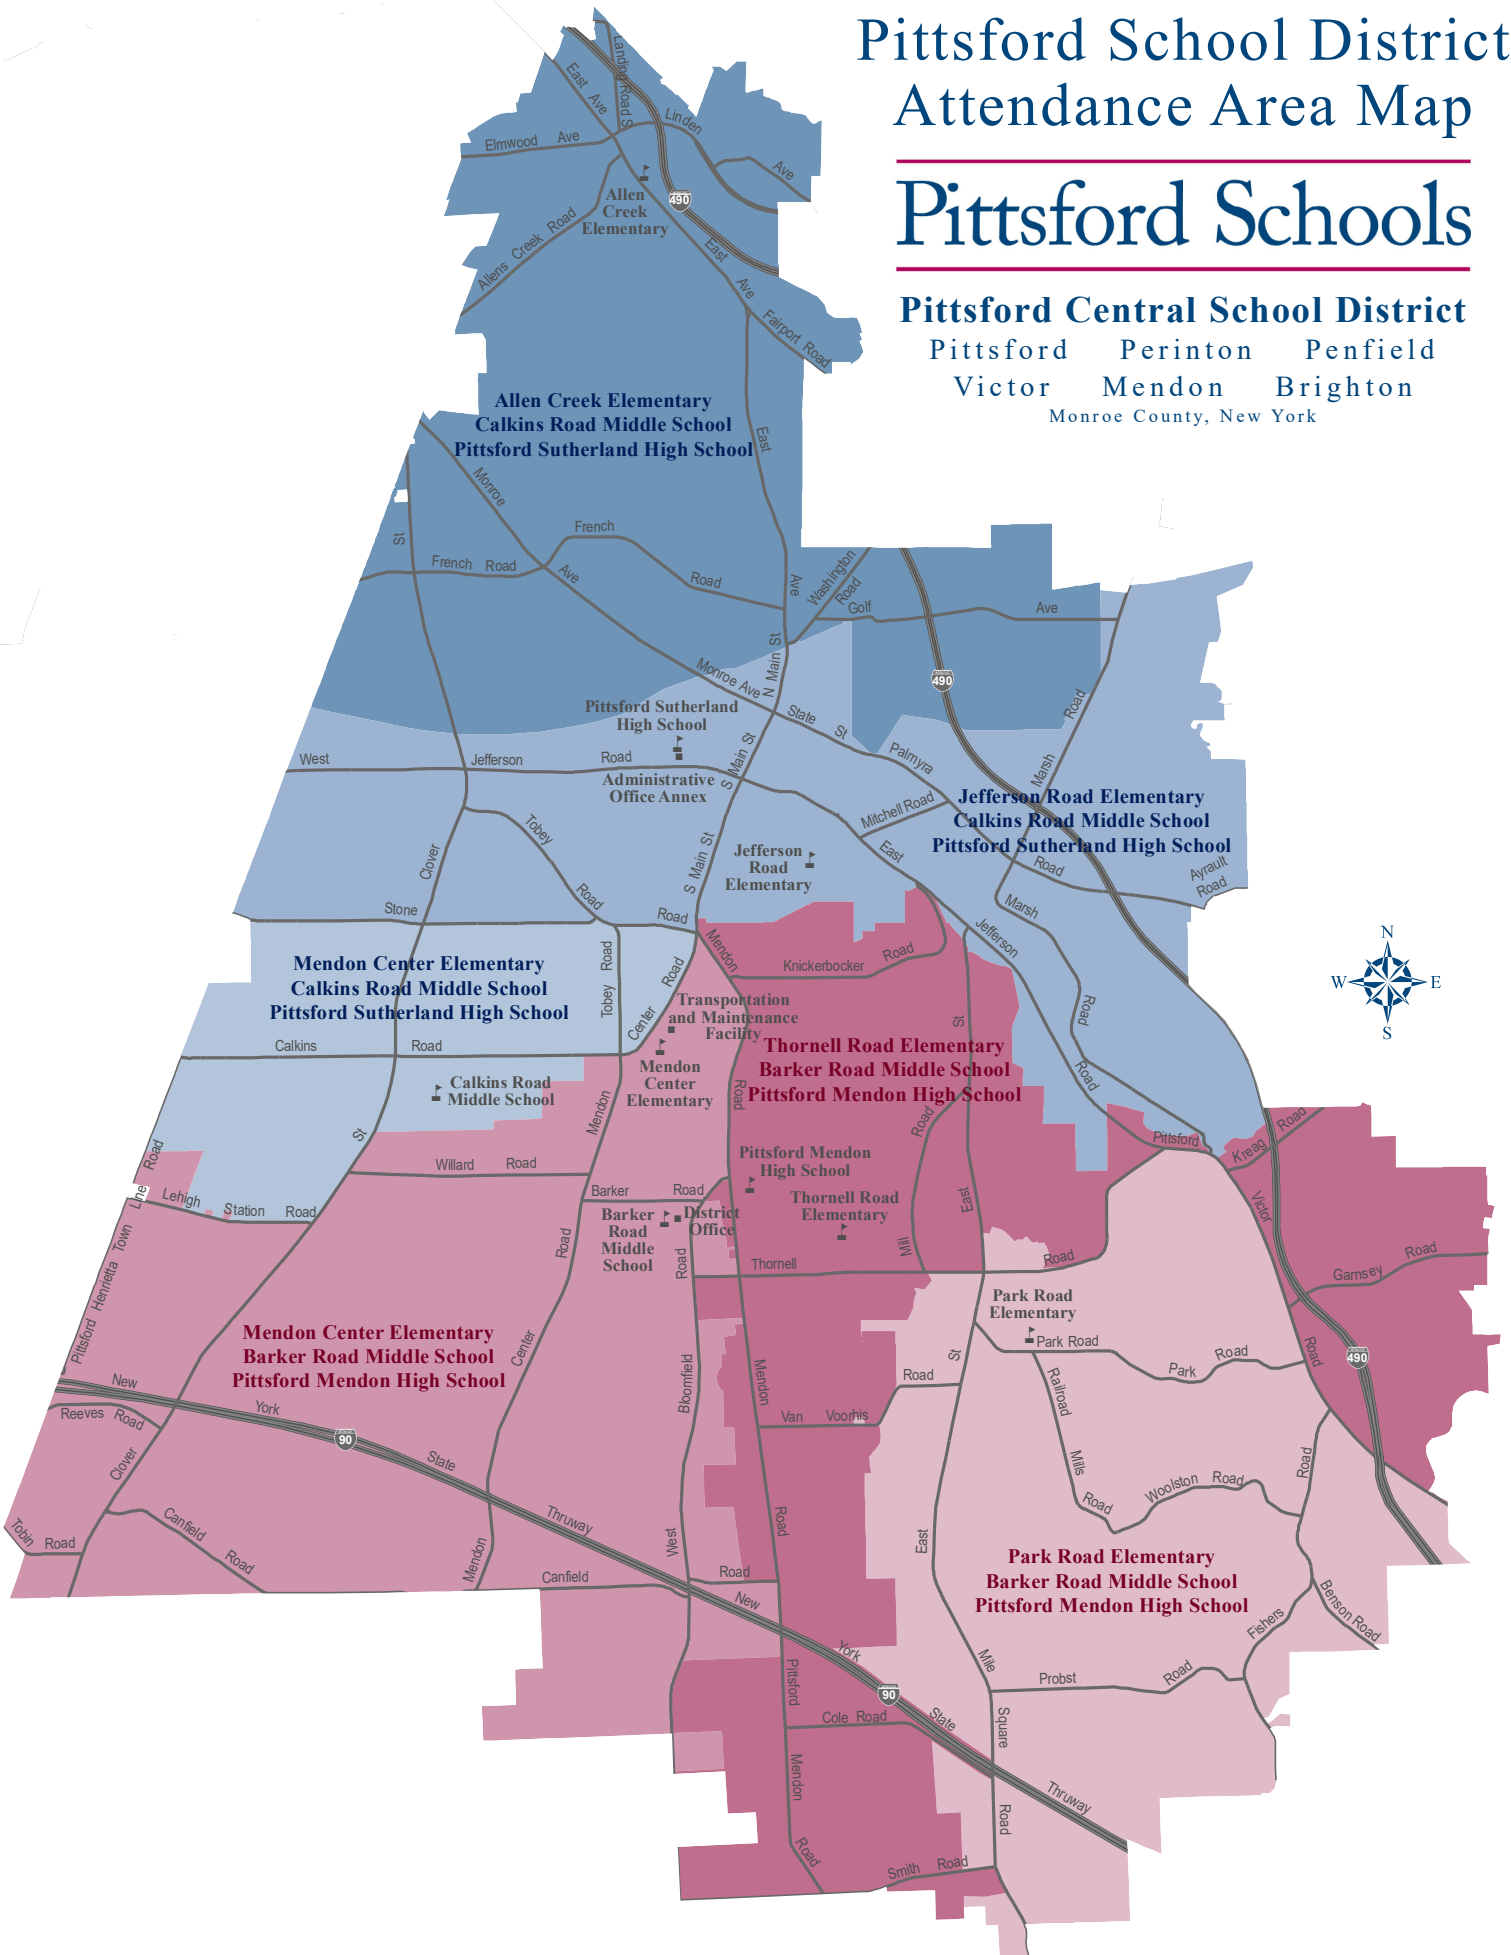

Pittsford School District Attendance Area Map

Pittsford Schools

Pittsford Central School District

Pittsford Perinton Penfield

Victor Mendon Brighton

Monroe County, New York

Pittsford Central School District Attendance Areas

Lacoma Lane
Laird Lane
Lake Lacoma Dr
Lancashire Way
Lily Pond Lane
Locke Dr
Mile Square Road
(644-933 All,
968-980 Even)
Miles Cutting Lane
Mill Valley Road
Monterey Dr
Musket Lane
Oak Brook Cir
Oak Grove
Old Brick Cir
Old Forge Lane
Old Stonefield Way
Park Road
Park Bluff Way
Park Forest Dr
Park View Dr
Parkridge Dr
Pine Needles Dr
Pinehill Dr
Pittsford Victor Road
(589-1407 Odd)
Pond View Dr
Powder Mill Dr
Preston Cir
Probst Road
Railroad Mills Road
Risewood Lane
Rosewood Dr
Royal Hunt Lane
Royal View
Royal Woods