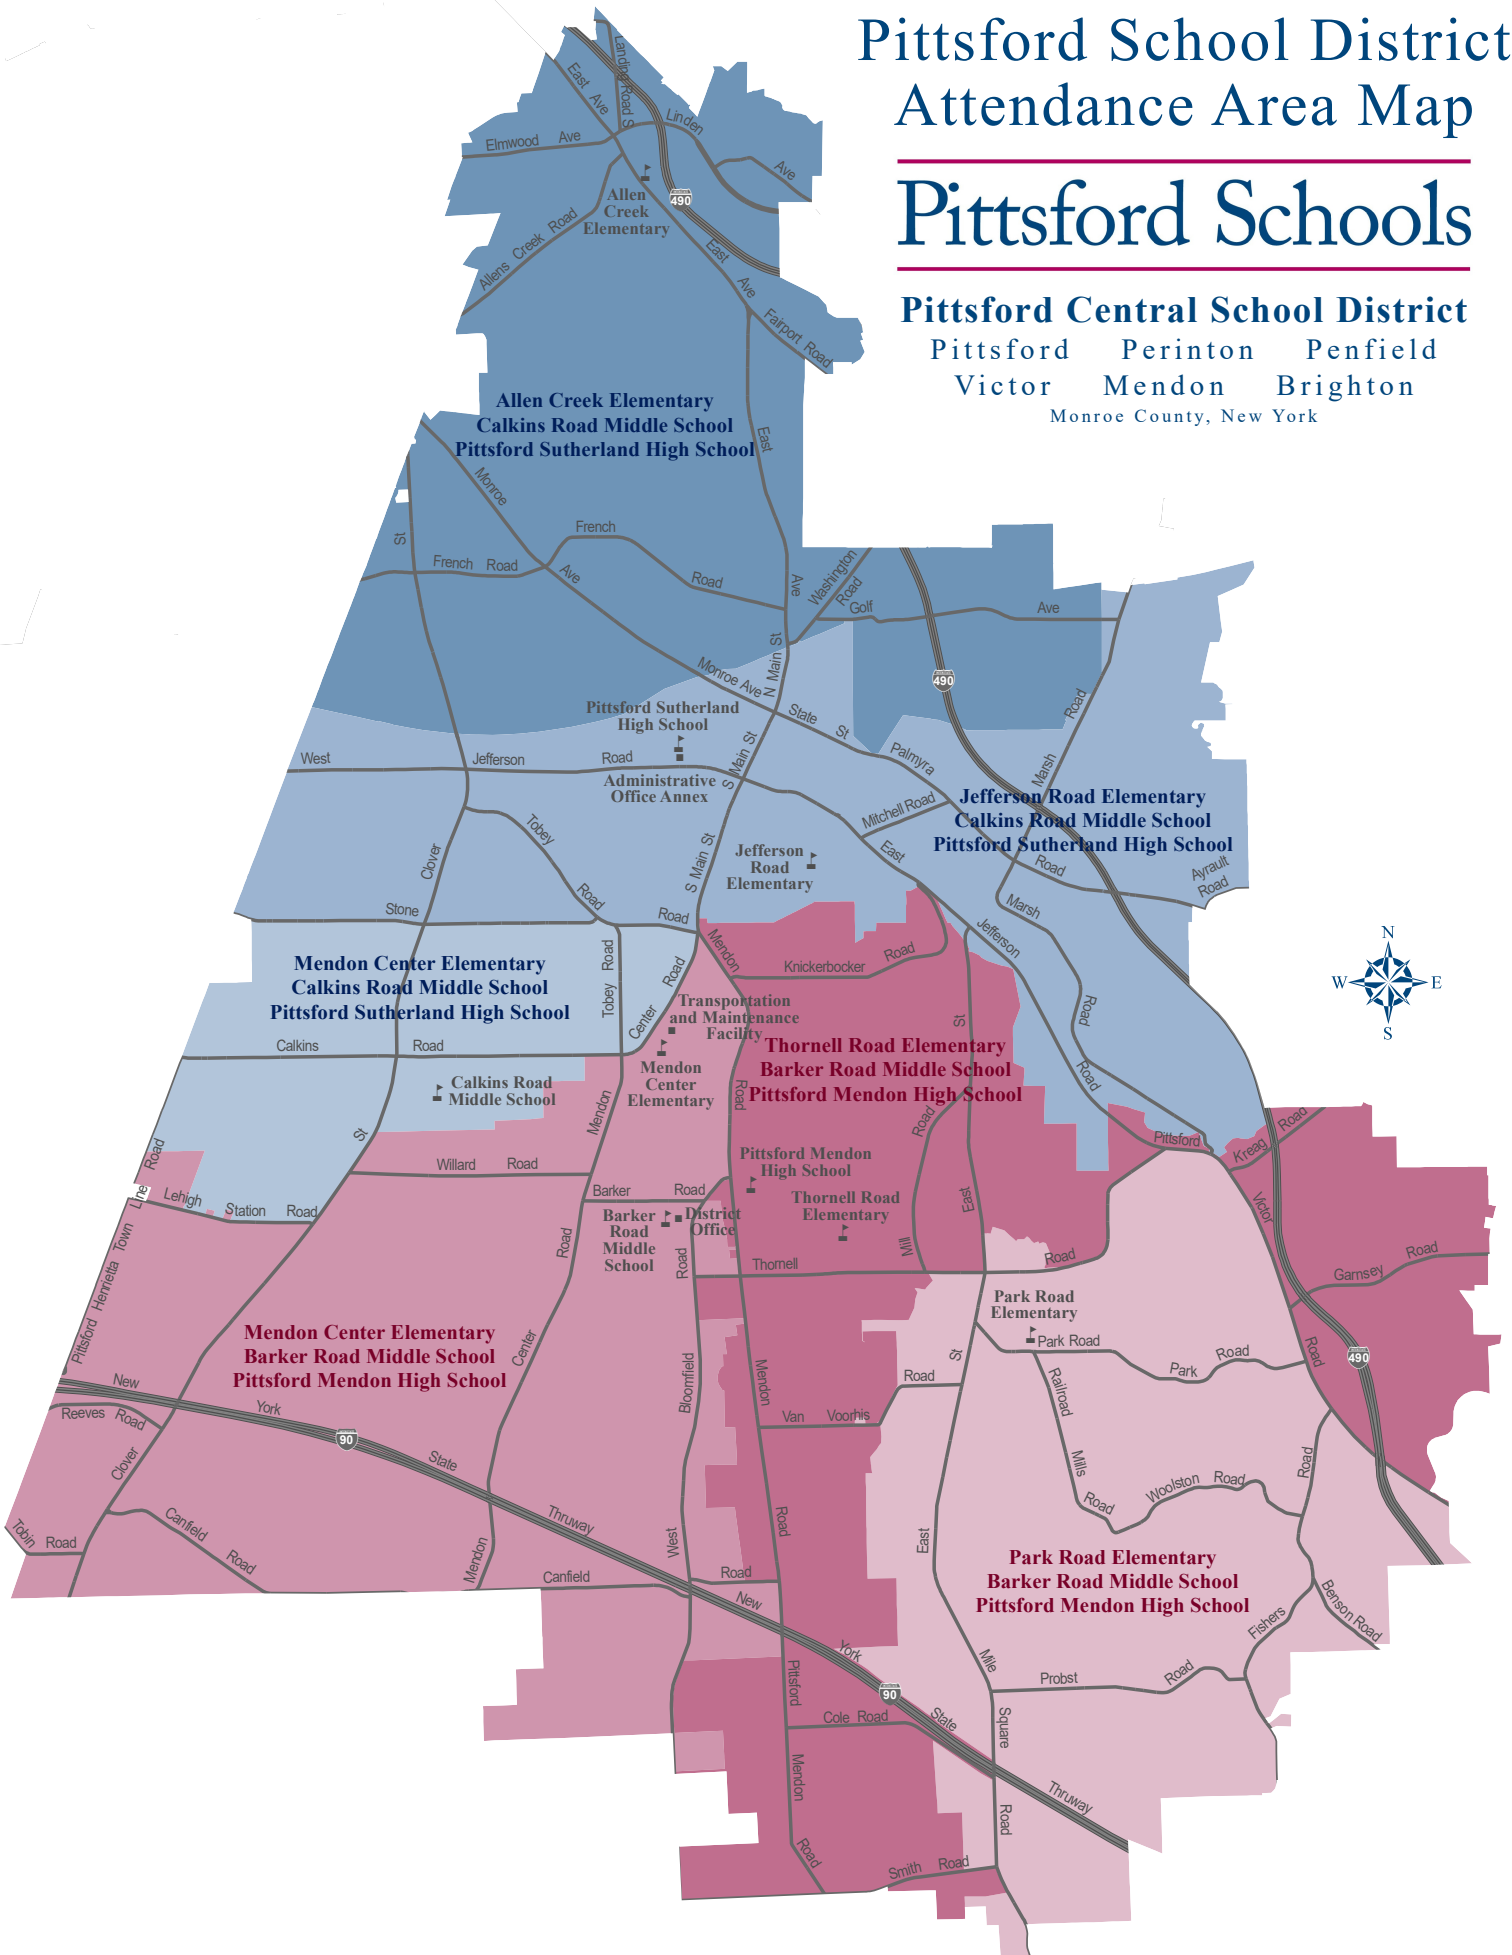

Pittsford School District Attendance Area Map

Pittsford Schools

Pittsford Central School District
Pittsford Perinton Penfield
Victor Mendon Brighton
Monroe County, New York