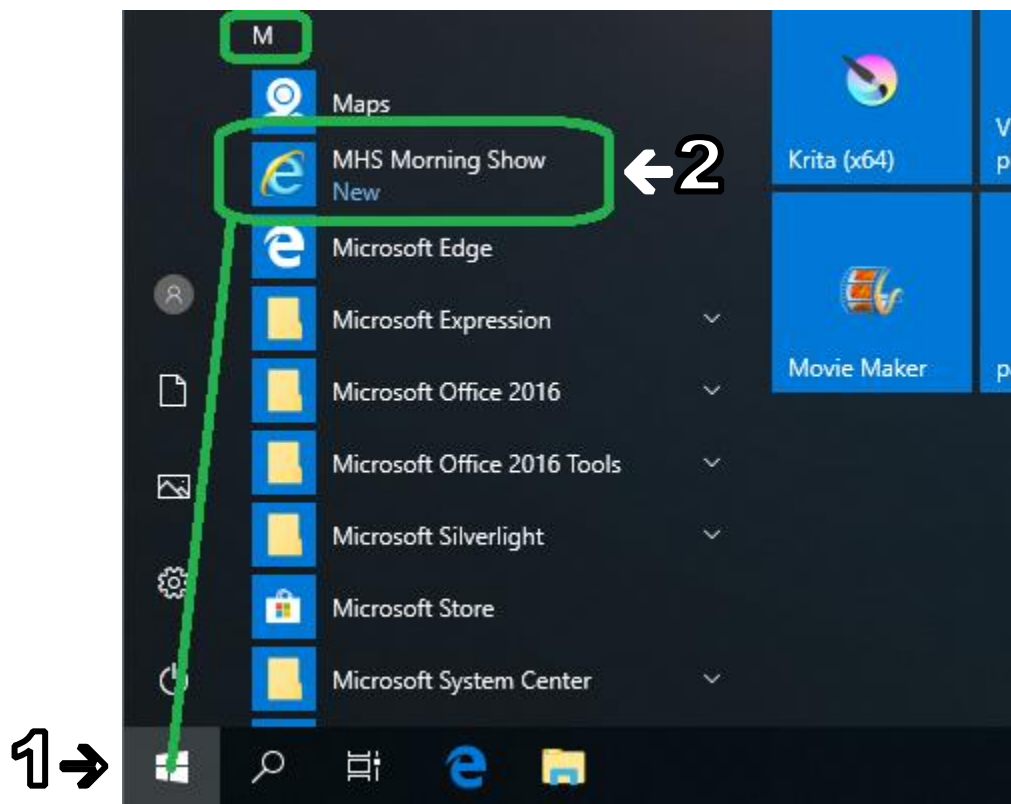

Accessing the Morning Madness Stream *from a Windows 10 computer*

- 1.) Click on the window icon in the bottom left hand corner of the screen
- 2.) Scroll until you find the icon labeled “MHS Morning Show”
 - Click on the icon, this will open the link to the stream in Internet Explorer
 - Internet Explorer will open and go directly to the webpage where the stream will play

NOTE: The Morning Madness stream link will only work through Internet Explorer web browser on PCs