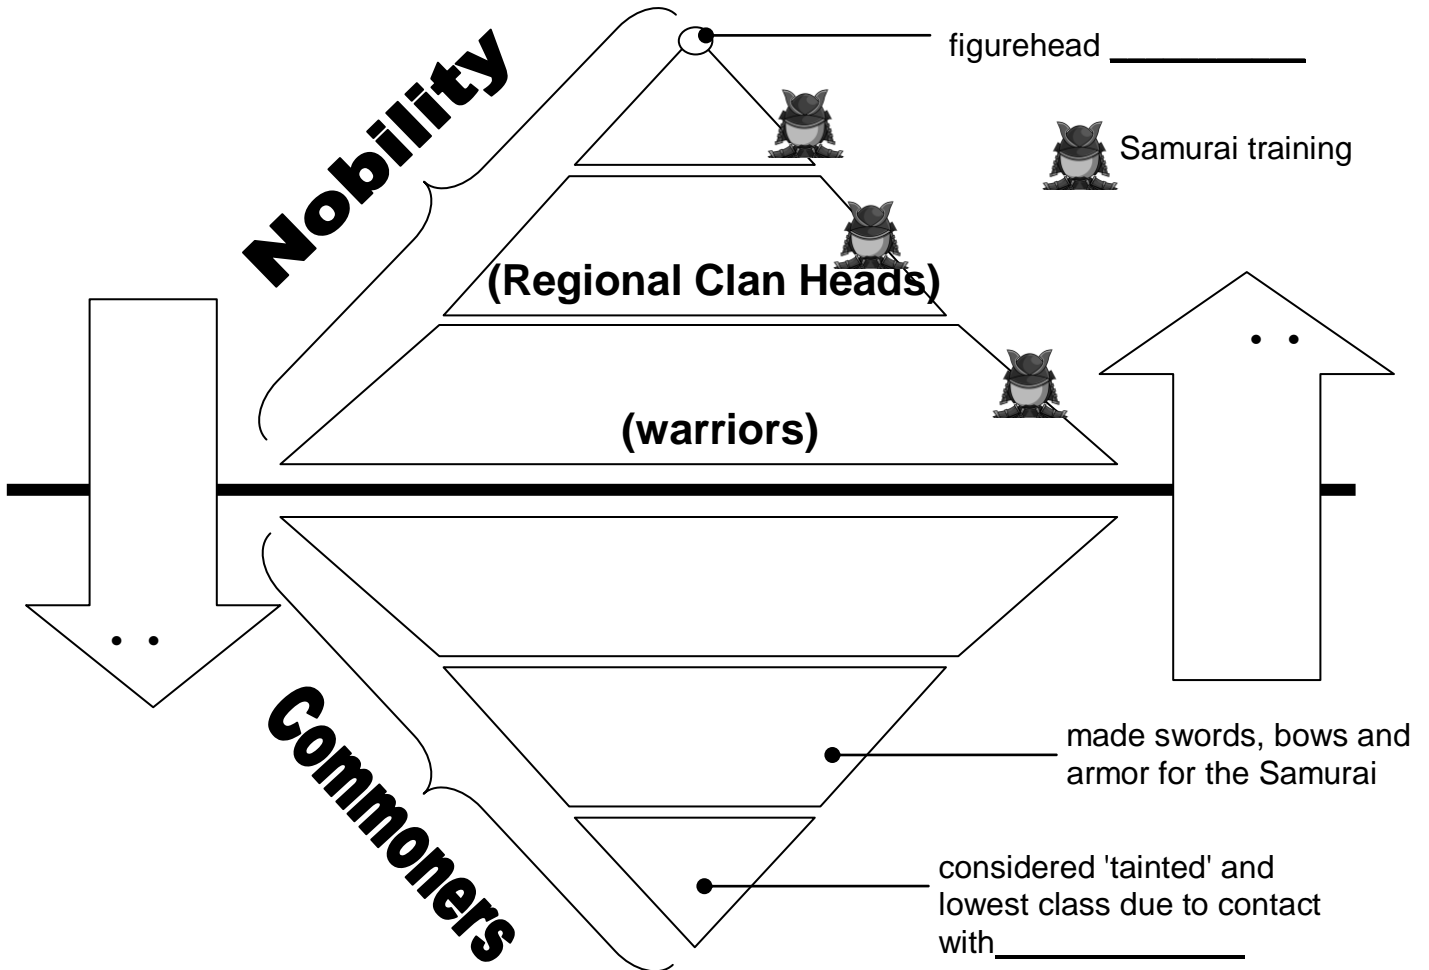

## The Japanese Feudal System

Samurai warrior and the weapons of a Samurai:  
short sword(Wakizashi), long sword(Katana),  
bow(Yumi) and polearm(Naginata)

a Japanese castle